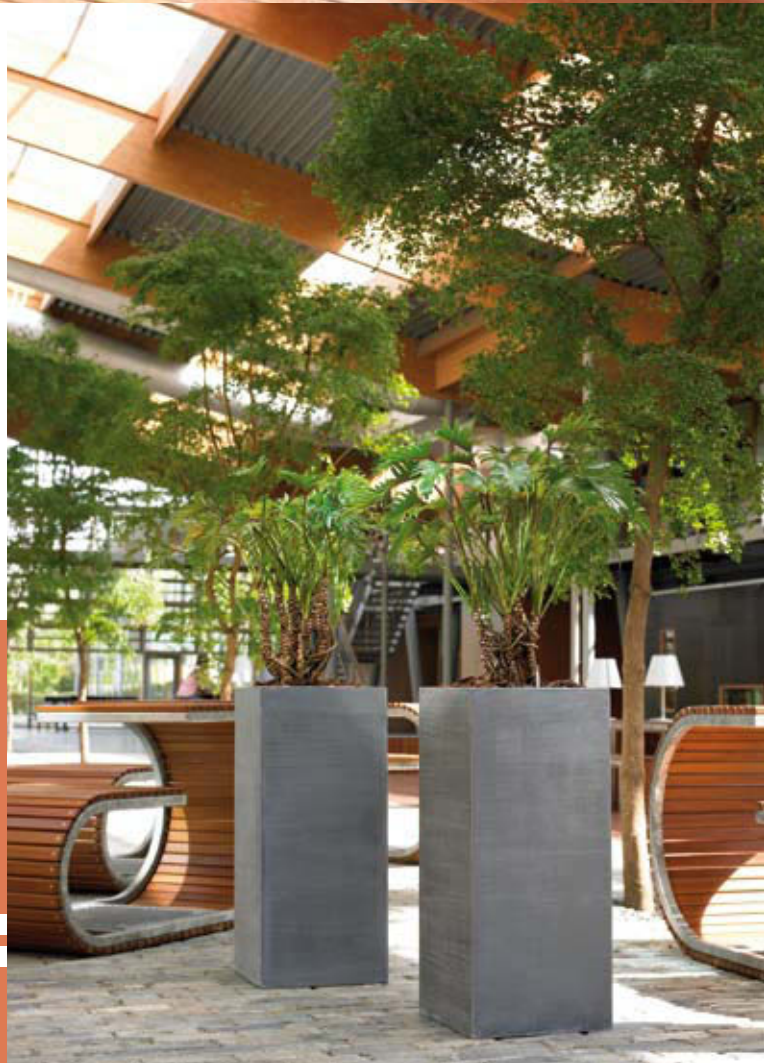

Foxtail Grass

Lood Look

Philodendron "Xanadu"

Factor Grape Trunk

6

Medar

*Podocarpus macrophyllus*

Craft